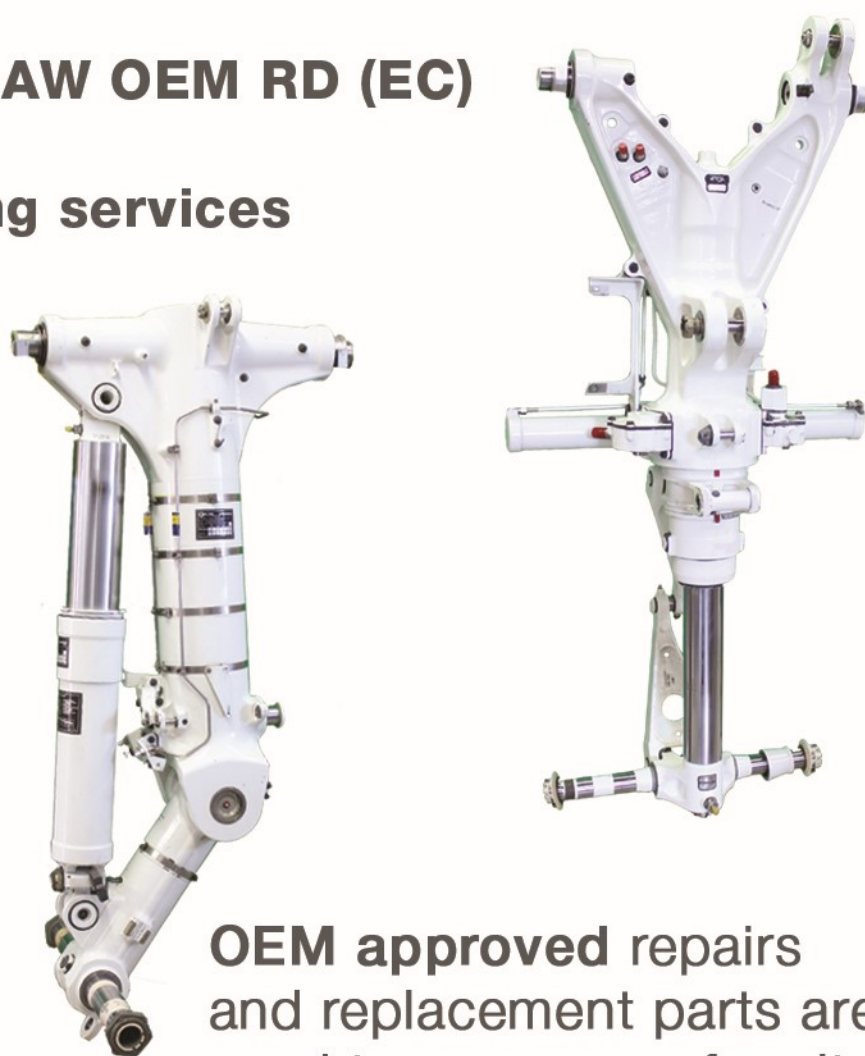

# Legacy 600/650 LANDING GEAR

Aviatechnik performs Landing Gear Overhaul using the latest tooling and technical data to ensure a quality product is returned to service

OEM approved repairs and replacement parts are used to ensure conformity to type certificate