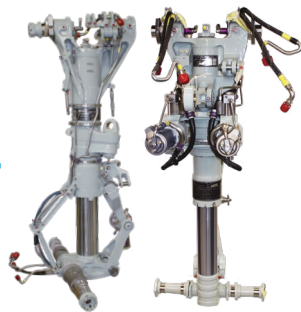

Landing Gear MRO

TCCA # 50-12

EASA # 145.7264

CAAC # F011008817

CAAB.145.F034

CRJ 700/900/1000 LANDING GEAR

REPAIR & OVERHAUL

With **over 40 years of technical experience**, we pride ourselves on using the latest tooling and technical data to ensure a quality product is returned to service.